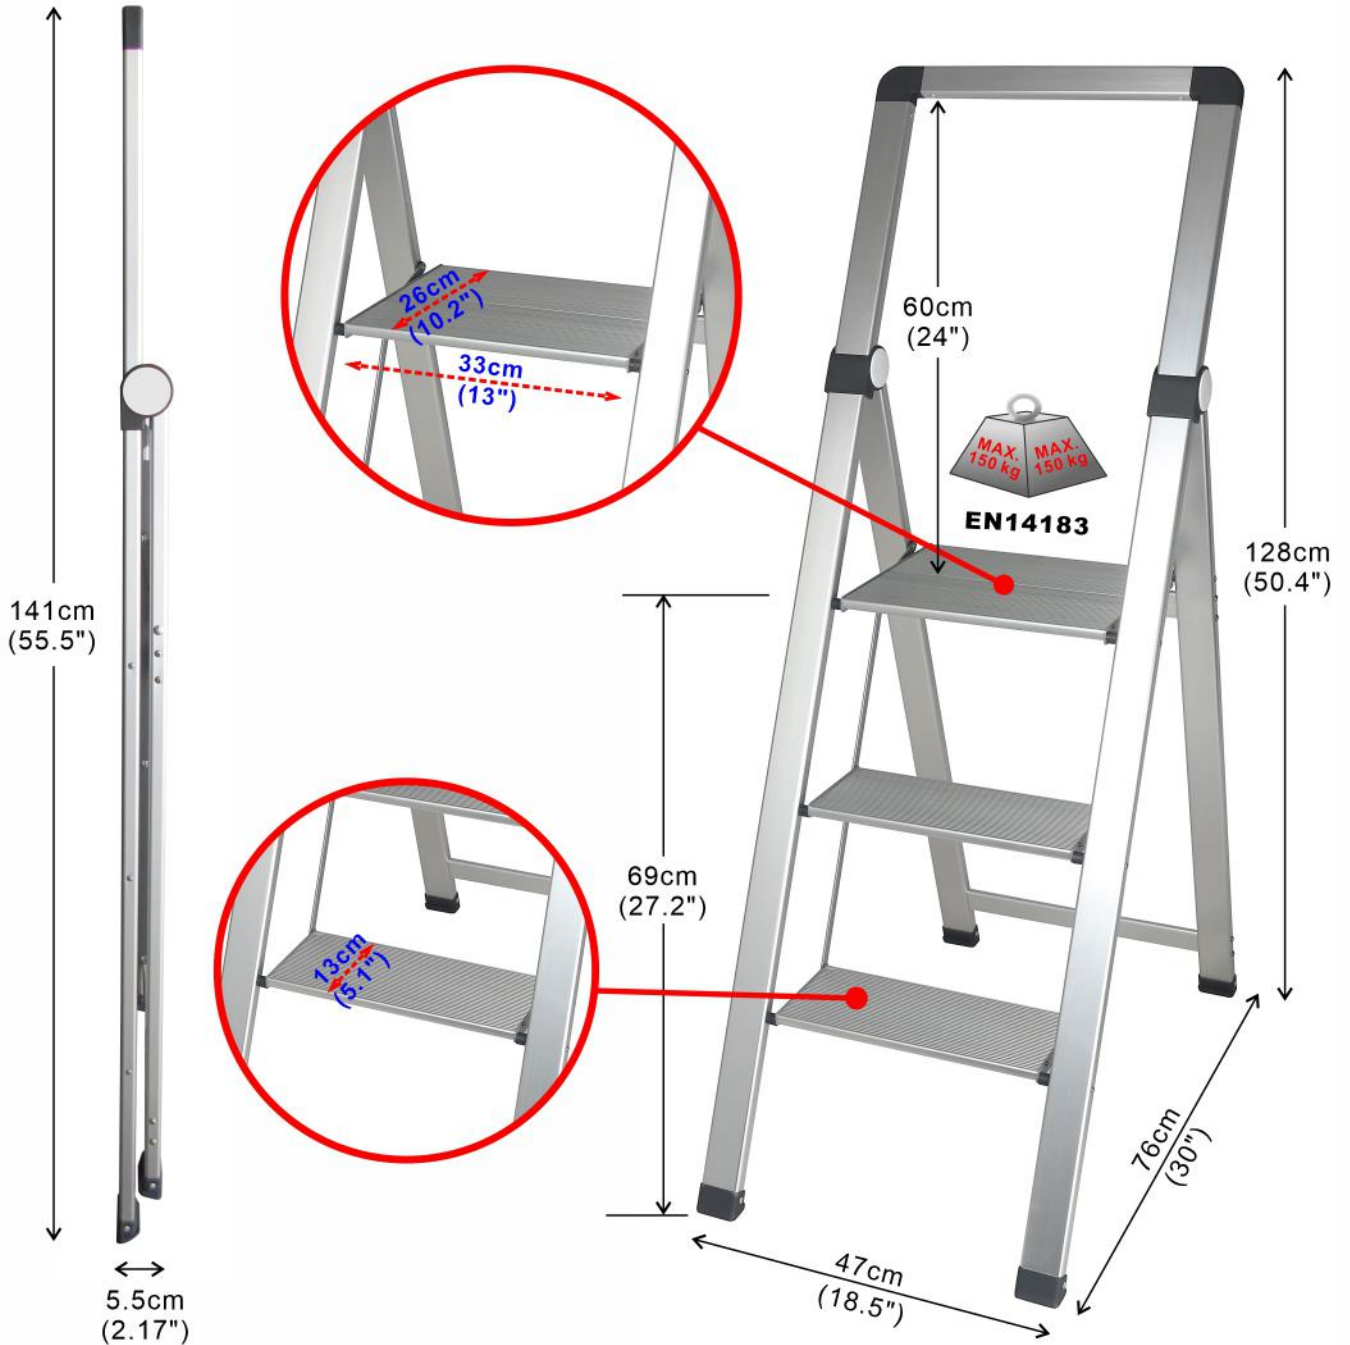

LOYAL

SAFE WORKING

Aluminium Scaffold Towers Ltd.

01353 778811

sales@aluminium-scaffoldtowers.co.uk

www.aluminium-scaffoldtowers.co.uk

Hop-On™

Aluminium Slim Step

Ref : LZC115593G (Grey)
 LZC115593B (Light Blue)
 Weight : 5.3kg