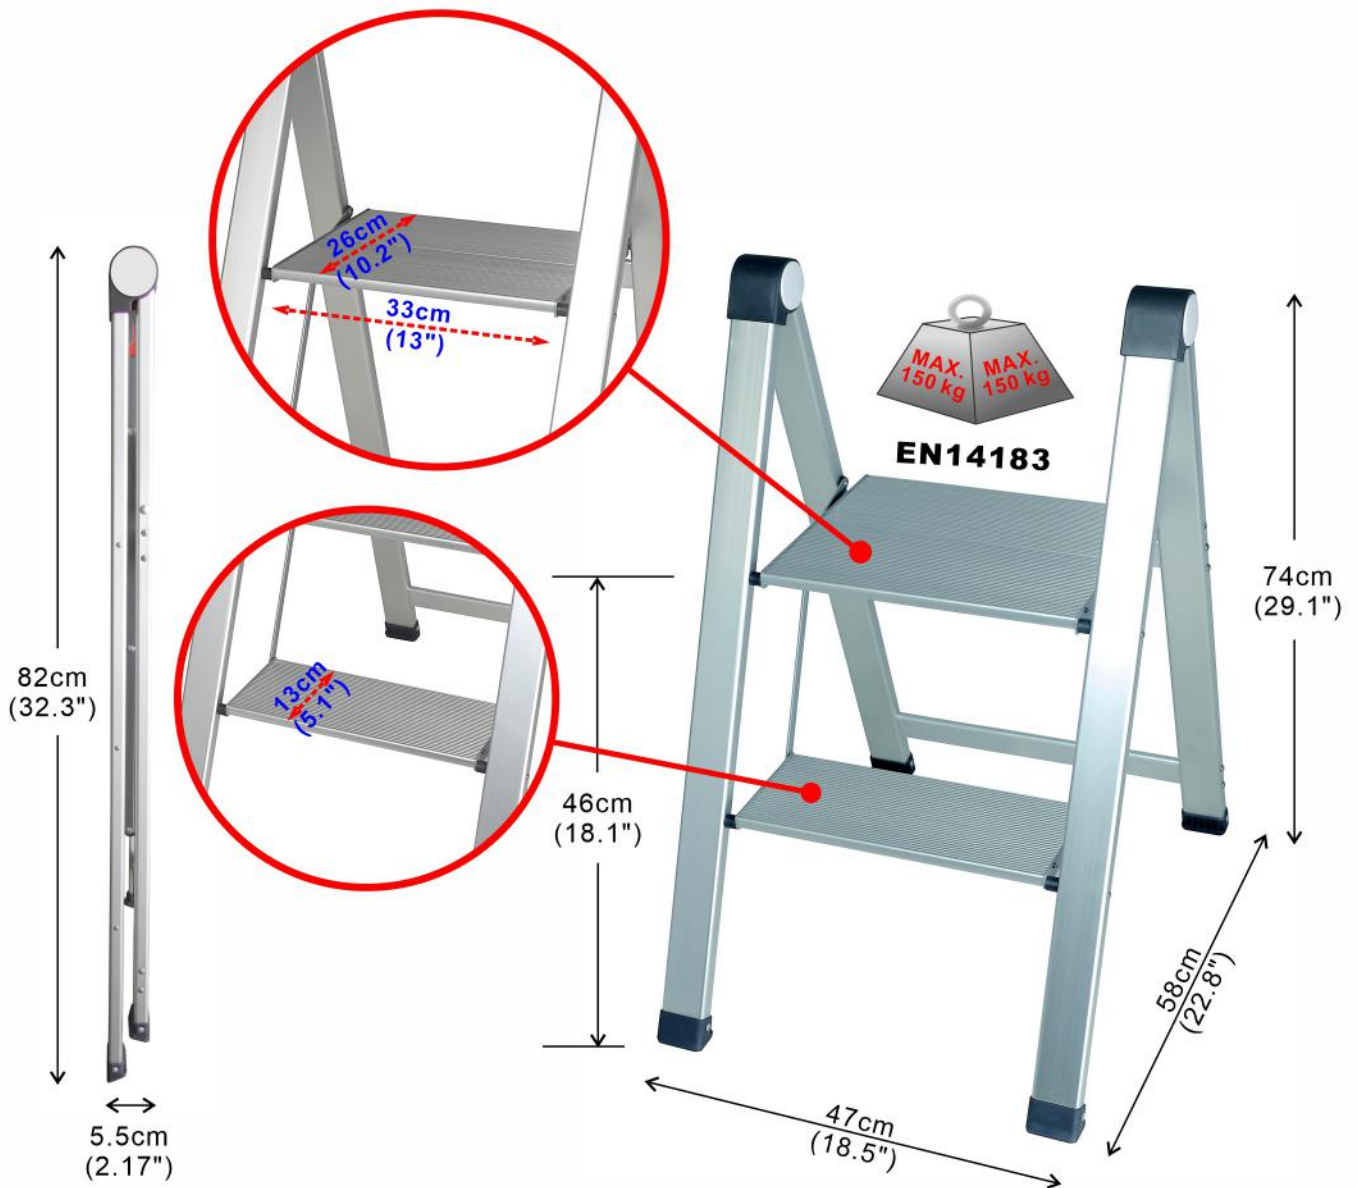

LOYAL
SAFE WORKING

Aluminium Scaffold Towers Ltd.

01353 778811

sales@aluminium-scaffoldtowers.co.uk

www.aluminium-scaffoldtowers.co.uk

Hop-On™

Aluminium Slim Stool

Ref : LZC115584G (Grey)
LZC115584B (Light Blue)
Weight : 3.7kg