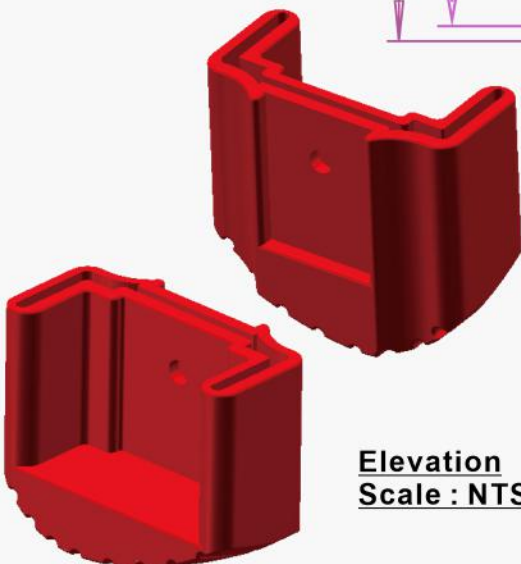

LOYAL

SAFE WORKING

Aluminium Scaffold Towers Ltd.

01353 778811

sales@aluminium-scaffoldtowers.co.uk

www.aluminium-scaffoldtowers.co.uk

Red Giant

Rubber Feet

(Telescopic Multi Purpose Ladder)

Elevation
Scale : NTS