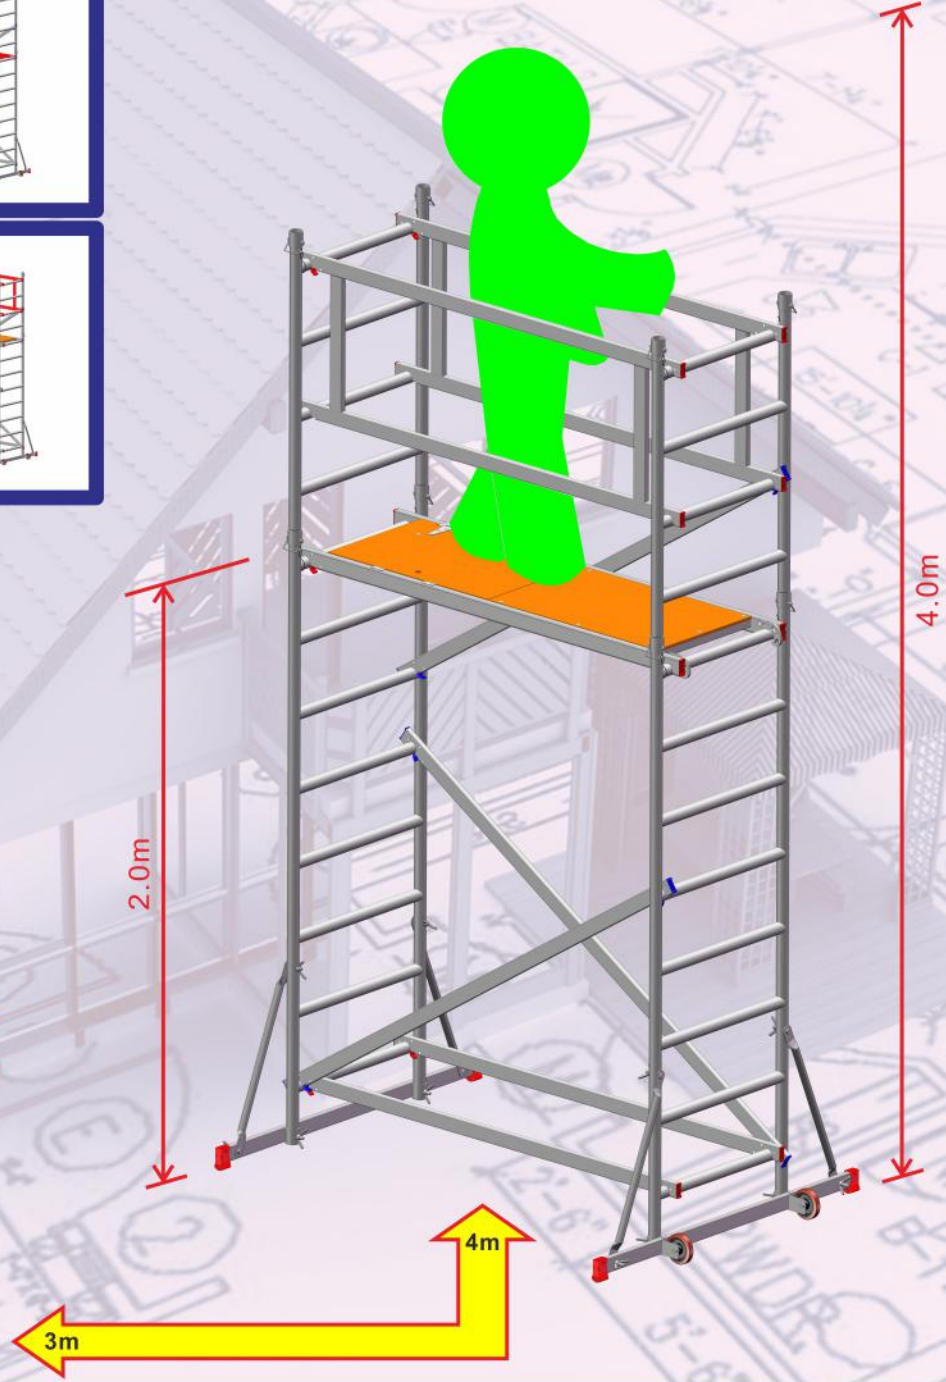

SUPER™

DIY 4

Aluminium Scaffold Tower

Aluminium Scaffold Towers Ltd.
+44 (0) 1353 778811 sales@aluminium-scaffoldtowers.co.uk
www.aluminium-scaffoldtowers.co.uk