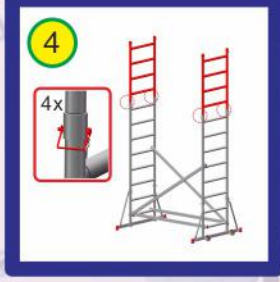

SUPER™

DIY 4

Aluminium Scaffold Tower

Aluminium Scaffold Towers Ltd.
+44 (0) 1353 778811 sales@aluminium-scaffoldtowers.co.uk
www.aluminium-scaffoldtowers.co.uk