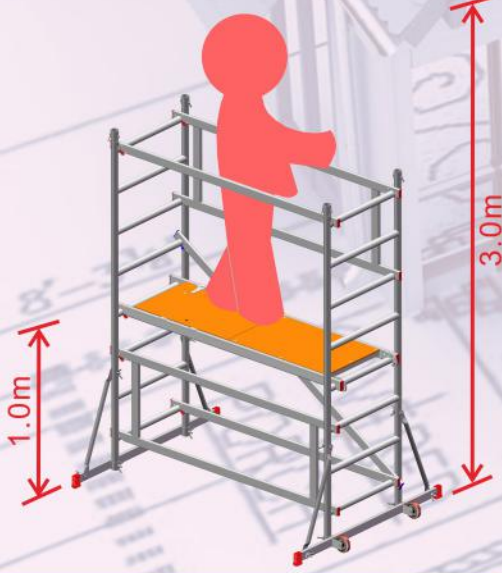

SUPER™

DIY 4

Aluminium Scaffold Tower

Aluminium Scaffold Towers Ltd.
+44 (0) 1353 778811 sales@aluminium-scaffoldtowers.co.uk
www.aluminium-scaffoldtowers.co.uk