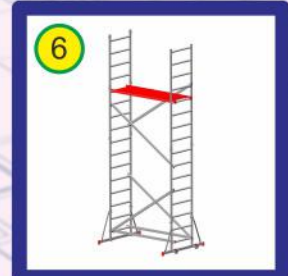

SUPER™ DIY 5 Aluminium Scaffold Tower

Aluminium Scaffold Towers Ltd.
 +44 (0) 1353 778811 sales@aluminium-scaffoldtowers.co.uk
 www.aluminium-scaffoldtowers.co.uk