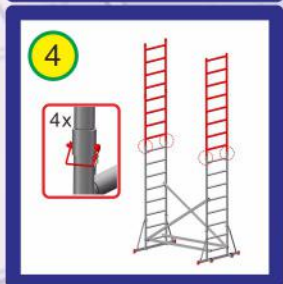

SUPER™ DIY 5 Aluminium Scaffold Tower

Aluminium Scaffold Towers Ltd.
 +44 (0) 1353 778811 sales@aluminium-scaffoldtowers.co.uk
 www.aluminium-scaffoldtowers.co.uk