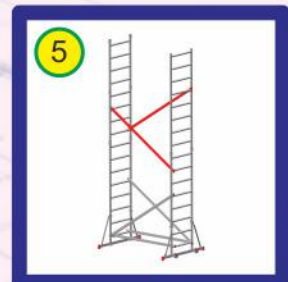

SUPER™ DIY 5 Aluminium Scaffold Tower

Aluminium Scaffold Towers Ltd.
 +44 (0) 1353 778811 sales@aluminium-scaffoldtowers.co.uk
 www.aluminium-scaffoldtowers.co.uk