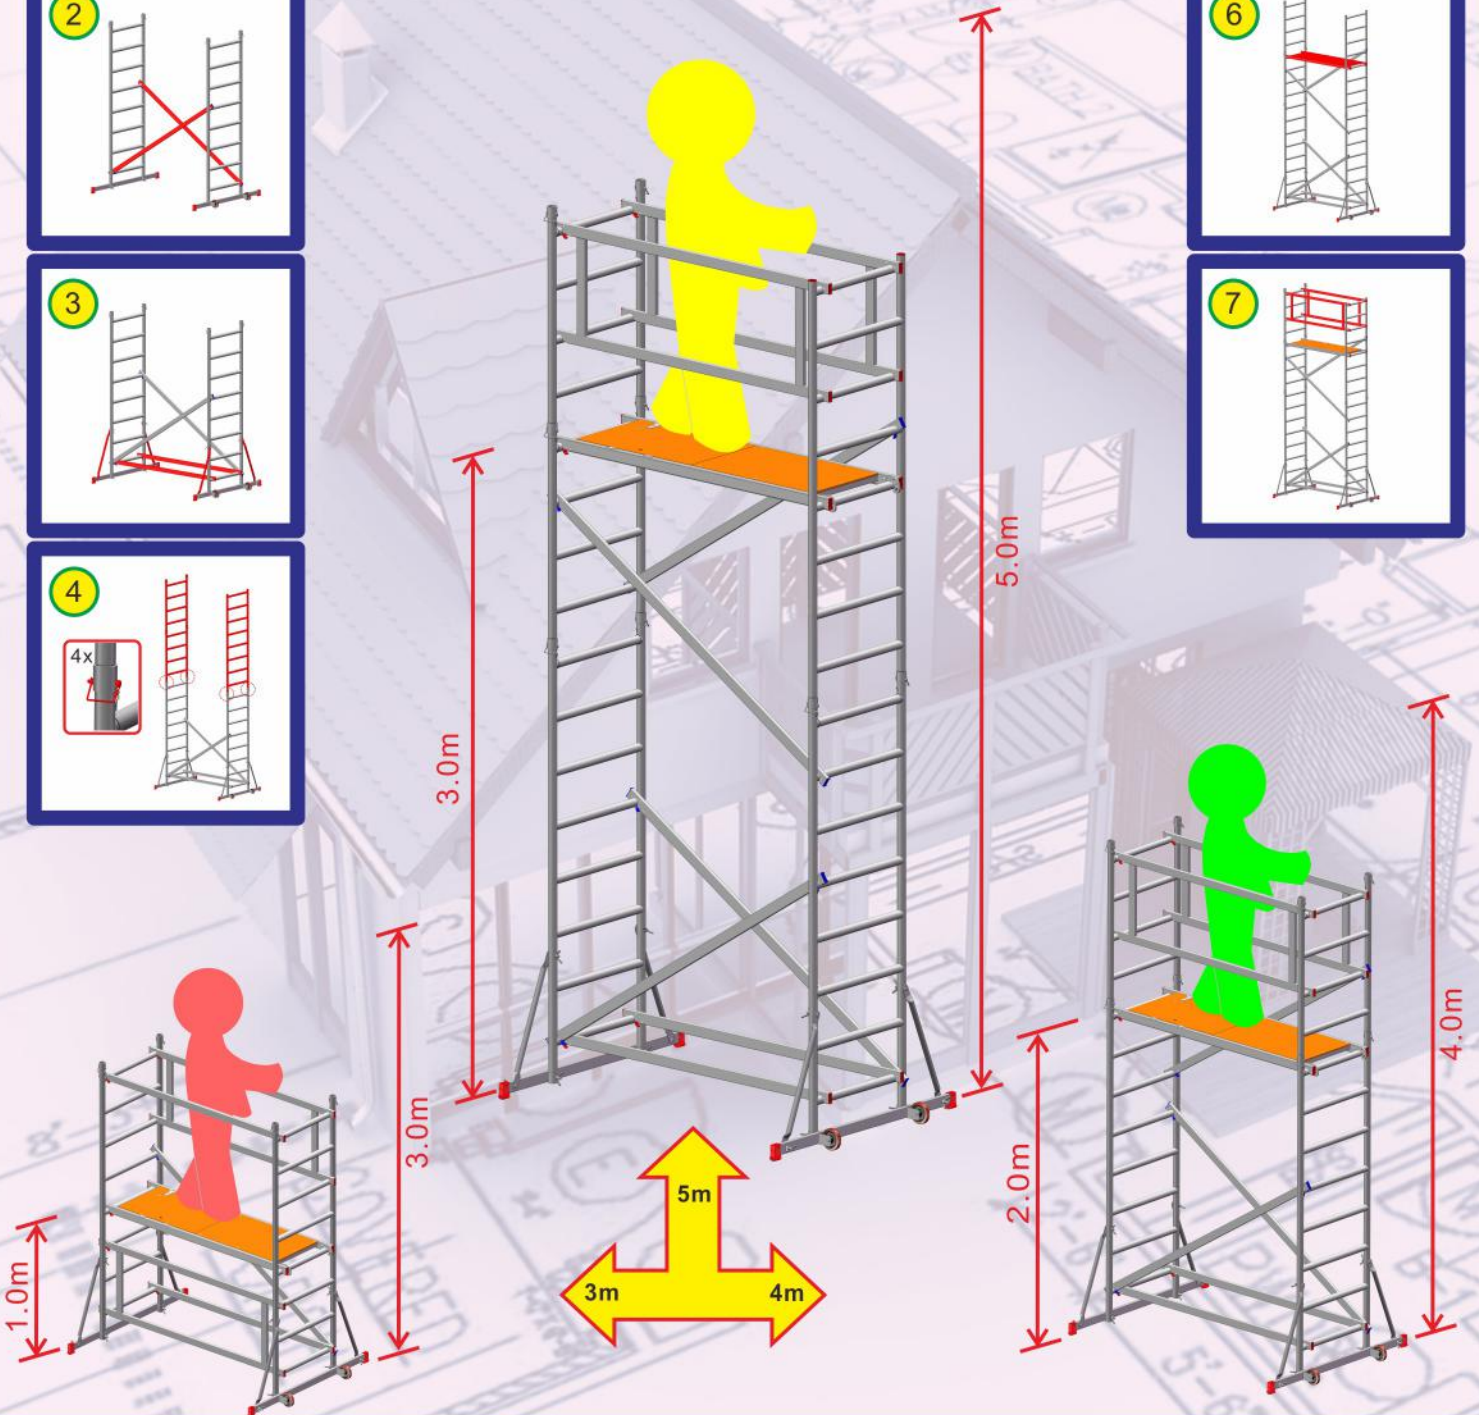

SUPER™ DIY 5 Aluminium Scaffold Tower

Aluminium Scaffold Towers Ltd.
 +44 (0) 1353 778811 sales@aluminium-scaffoldtowers.co.uk
 www.aluminium-scaffoldtowers.co.uk