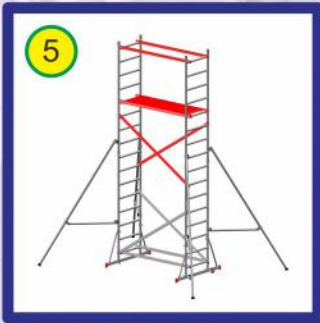

SUPER™ DIY +2 Extension Pack

Super DIY 7 (upgrade from Super DIY 5)

Super DIY 6 (upgrade from Super DIY 4)

Aluminium Scaffold Towers Ltd.

+44 (0) 1353 778811

sales@aluminium-scaffoldtowers.co.uk

www.aluminium-scaffoldtowers.co.uk