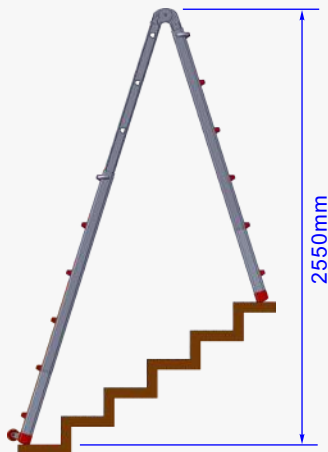

LOYAL
SAFE WORKING

Aluminium Scaffold Towers Ltd.

01353 778811

sales@aluminium-scaffoldtowers.co.uk

www.aluminium-scaffoldtowers.co.uk

Red Giant

Telescopic Multi Purpose Ladder

Product Ref : LYJL00406X

Weight : 15.2kg

...3 rung