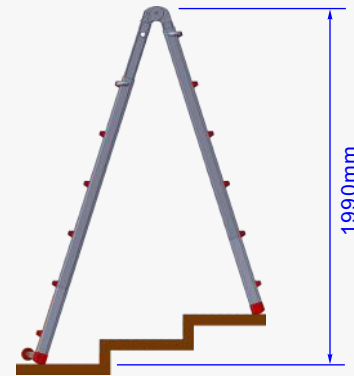

Extended by... ..1 rung