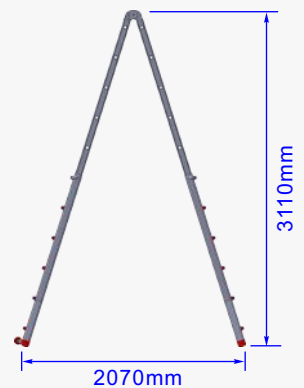

Weight : 15.2kg

Unextended

Extended by... ..1 rung

...2 rung

...3 rung

...4 rung

...5 rung

LOYAL
SAFE WORKING

Aluminium Scaffold Towers Ltd.

01353 778811

sales@aluminium-scaffoldtowers.co.uk

www.aluminium-scaffoldtowers.co.uk

Red Giant

Telescopic Multi Purpose Ladder

Product Ref : LYJL00406X

Weight : 15.2kg

01353 778811

sales@aluminium-scaffoldtowers.co.uk

www.aluminium-scaffoldtowers.co.uk

Red Giant

Telescopic Multi Purpose Ladder

Product Ref : LYJL00406X

Weight : 15.2kg