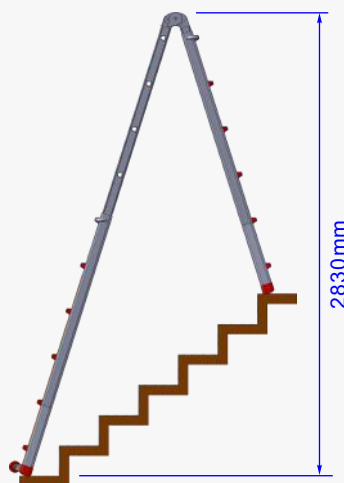

Aluminium Scaffold Towers Ltd.

01353 778811

sales@aluminium-scaffoldtowers.co.uk

www.aluminium-scaffoldtowers.co.uk

Red Giant

Telescopic Multi Purpose Ladder

Product Ref : LYJL00406X

Weight : 15.2kg

Extended by... ..1 rung

...2 rung

...3 rung

...4 rung

...5 rung

LOYAL

SAFE WORKING

Aluminium Scaffold Towers Ltd.

01353 778811

sales@aluminium-scaffoldtowers.co.uk

www.aluminium-scaffoldtowers.co.uk

Red Giant

Telescopic Multi Purpose Ladder

Product Ref : LYJL00406X

Weight : 15.2kg