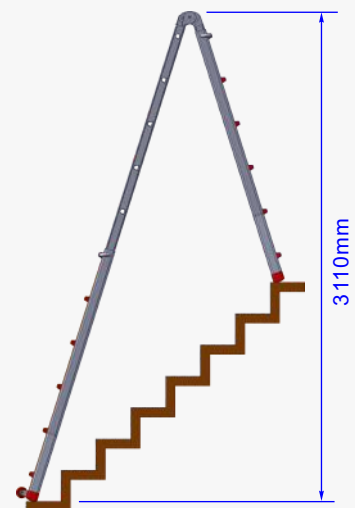

Aluminium Scaffold Towers Ltd.

01353 778811

sales@aluminium-scaffoldtowers.co.uk

www.aluminium-scaffoldtowers.co.uk

Red Giant

Telescopic Multi Purpose Ladder

Product Ref : LYJL00406X

Weight : 15.2kg

Extended by... ..1 rung

...2 rung

...3 rung

...4 rung

...5 rung

LOYAL

SAFE WORKING

Aluminium Scaffold Towers Ltd.

01353 778811

sales@aluminium-scaffoldtowers.co.uk

www.aluminium-scaffoldtowers.co.uk

Red Giant

Telescopic Multi Purpose Ladder

Product Ref : LYJL00406X

Weight : 15.2kg