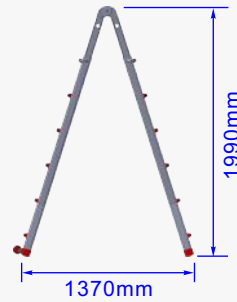

Weight : 15.2kg

Unextended

Extended by... ..1 rung

...2 rung

...3 rung

...4 rung

...5 rung

LOYAL
SAFE WORKING

Aluminium Scaffold Towers Ltd.

01353 778811

sales@aluminium-scaffoldtowers.co.uk

www.aluminium-scaffoldtowers.co.uk

Red Giant

Telescopic Multi Purpose Ladder

Product Ref : LYJL00406X

Weight : 15.2kg

01353 778811

sales@aluminium-scaffoldtowers.co.uk

www.aluminium-scaffoldtowers.co.uk

Red Giant

Telescopic Multi Purpose Ladder

Product Ref : LYJL00406X

Weight : 15.2kg