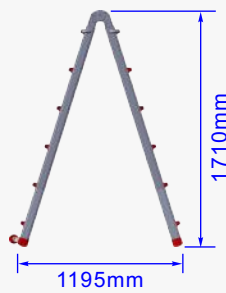

Weight : 15.2kg

Unextended

Extended by... ..1 rung

...2 rung

...3 rung

...4 rung

...5 rung

LOYAL
SAFE WORKING

Aluminium Scaffold Towers Ltd.

01353 778811

sales@aluminium-scaffoldtowers.co.uk

www.aluminium-scaffoldtowers.co.uk

Red Giant

Telescopic Multi Purpose Ladder

Product Ref : LYJL00406X

Weight : 15.2kg

01353 778811

sales@aluminium-scaffoldtowers.co.uk

www.aluminium-scaffoldtowers.co.uk

Red Giant

Telescopic Multi Purpose Ladder

Product Ref : LYJL00406X

Weight : 15.2kg