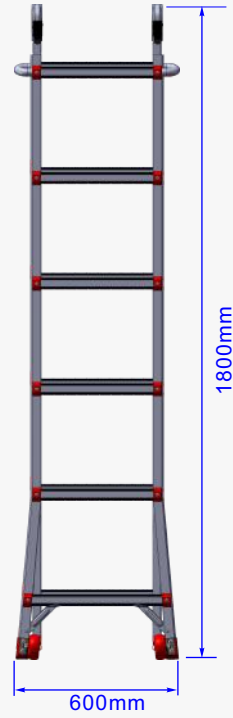

LOYAL
SAFE WORKING

Aluminium Scaffold Towers Ltd.

01353 778811

sales@aluminium-scaffoldtowers.co.uk

www.aluminium-scaffoldtowers.co.uk

Red Giant

Telescopic Multi Purpose Ladder

Product Ref : LYJL00406X

Weight : 15.2kg

Unextended

Extended by... ..1 rung

...2 rung

...3 rung

...4 rung

...5 rung

LOYAL
SAFE WORKING

Aluminium Scaffold Towers Ltd.

01353 778811

sales@aluminium-scaffoldtowers.co.uk

www.aluminium-scaffoldtowers.co.uk

Red Giant

Telescopic Multi Purpose Ladder

Product Ref : LYJL00406X

Weight : 15.2kg