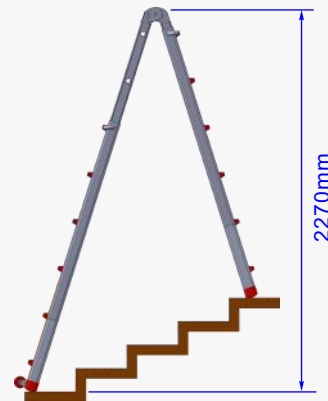

LOYAL
SAFE WORKING

Aluminium Scaffold Towers Ltd.

01353 778811

sales@aluminium-scaffoldtowers.co.uk

www.aluminium-scaffoldtowers.co.uk

Red Giant

Telescopic Multi Purpose Ladder

Product Ref : LYJL00406X

Weight : 15.2kg

...2 rung