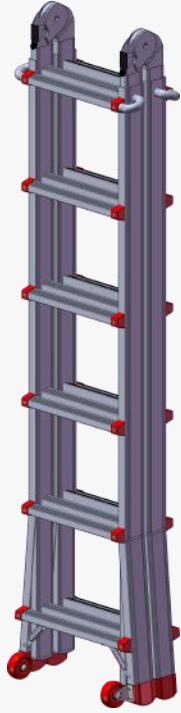

LOYAL
SAFE WORKING

Aluminium Scaffold Towers Ltd.

01353 778811

sales@aluminium-scaffoldtowers.co.uk

www.aluminium-scaffoldtowers.co.uk

Red Giant

Telescopic Multi Purpose Ladder

Product Ref : LYJL00406X

Weight : 15.2kg

Unextended

Extended by... ..1 rung

...2 rung

...3 rung

...4 rung

...5 rung

LOYAL
SAFE WORKING

Aluminium Scaffold Towers Ltd.

01353 778811

sales@aluminium-scaffoldtowers.co.uk

www.aluminium-scaffoldtowers.co.uk

Red Giant

Telescopic Multi Purpose Ladder

Product Ref : LYJL00406X

Weight : 15.2kg

01353 778811

sales@aluminium-scaffoldtowers.co.uk

www.aluminium-scaffoldtowers.co.uk

Red Giant

Telescopic Multi Purpose Ladder

Product Ref : LYJL00406X

Weight : 15.2kg