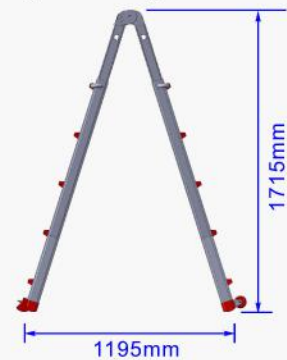

Product Ref : LYJL0405XB

Weight : 14.2kg

Unextended

Extended by... ..1 rung

...2 rung

...3 rung

...4 rung

LOYAL

Red Giant

Telescopic Multi Purpose Ladder

Product Ref : LYJL0405XB

Weight : 14.2kg

Unextended

Extended by... ...1 rung

...2 rung

...3 rung