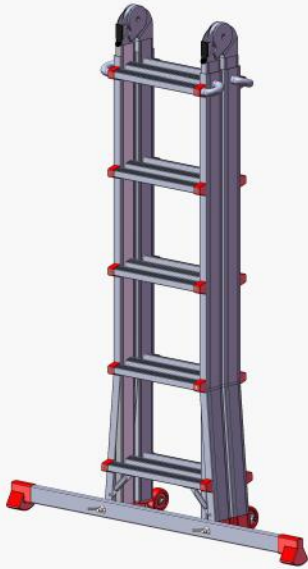

LOYAL

SAFE WORKING

Aluminium Scaffold Towers Ltd.

01353 778811

sales@aluminium-scaffoldtowers.co.uk

www.aluminium-scaffoldtowers.co.uk

Red Giant

Telescopic Multi Purpose Ladder

Product Ref : LYJL0405XB

Weight : 14.2kg

Unextended

Extended by... ..1 rung

...2 rung

...3 rung

...4 rung

LOYAL

Red Giant

Telescopic Multi Purpose Ladder

Product Ref : LYJL0405XB

Weight : 14.2kg

Unextended

Extended by... ...1 rung

...2 rung

...3 rung