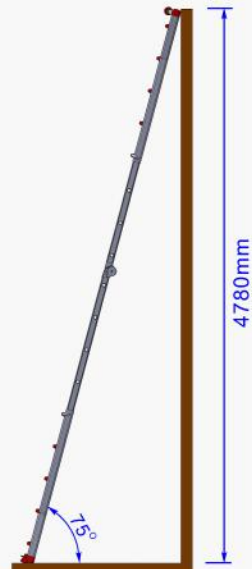

Red Giant

Telescopic Multi Purpose Ladder

Product Ref : LYJL0405XB

Weight : 14.2kg

Unextended

Extended by... ...1 rung

...2 rung

...3 rung

...4 rung

...5 rung

...6 rung

...7 rung

...8 rung