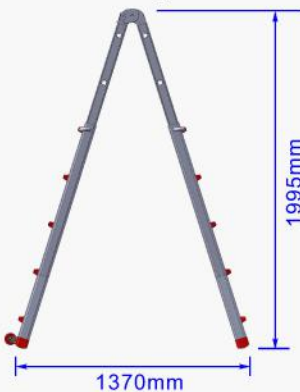

Product Ref : LYJL0405XB

Weight : 14.2kg

Unextended

Extended by... ..1 rung

...2 rung

...3 rung

...4 rung

LOYAL

Red Giant

Telescopic Multi Purpose Ladder

Product Ref : LYJL0405XB

Weight : 14.2kg

Unextended

Extended by... ...1 rung

...2 rung

...3 rung