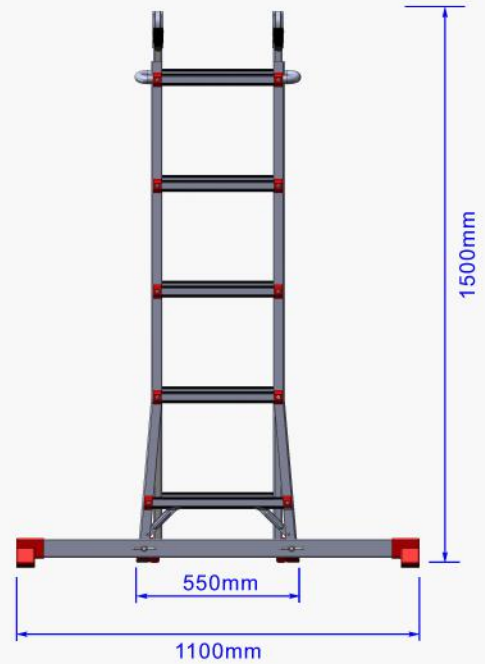

LOYAL

SAFE WORKING

Aluminium Scaffold Towers Ltd.

01353 778811

sales@aluminium-scaffoldtowers.co.uk

www.aluminium-scaffoldtowers.co.uk

Red Giant

Telescopic Multi Purpose Ladder

Product Ref : LYJL0405XB

Weight : 14.2kg

Unextended

Extended by... ..1 rung

...2 rung

...3 rung

...4 rung

LOYAL

Red Giant

Telescopic Multi Purpose Ladder

Product Ref : LYJL0405XB

Weight : 14.2kg

Unextended

Extended by... ...1 rung

...2 rung

...3 rung