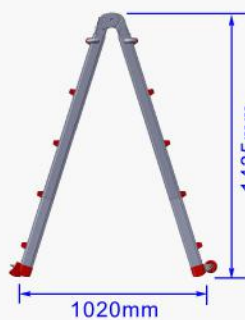

Product Ref : LYJL0405XB

Weight : 14.2kg

Unextended

Extended by... ..1 rung

...2 rung

...3 rung

...4 rung

LOYAL

Red Giant

Telescopic Multi Purpose Ladder

Product Ref : LYJL0405XB

Weight : 14.2kg

Unextended

Extended by... ...1 rung

...2 rung

...3 rung