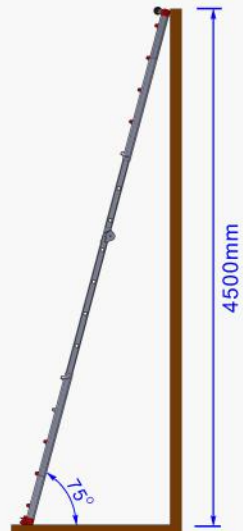

Product Ref : LYJL0405XB

Weight : 14.2kg

LOYAL

SAFE WORKING

Aluminium Scaffold Towers Ltd.

01353 778811

sales@aluminium-scaffoldtowers.co.uk

www.aluminium-scaffoldtowers.co.uk

Red Giant

Telescopic Multi Purpose Ladder

Product Ref : LYJL0405XB

Weight : 14.2kg

Unextended

Extended by... ...1 rung

...2 rung

...3 rung

...4 rung

...5 rung

...6 rung

...7 rung

...8 rung