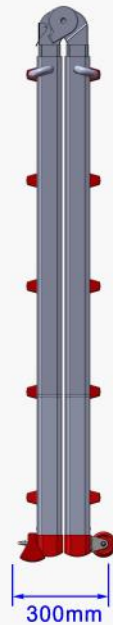

Product Ref : LYJL0405XB

Weight : 14.2kg

Unextended

Extended by... ..1 rung

...2 rung

...3 rung

...4 rung

LOYAL