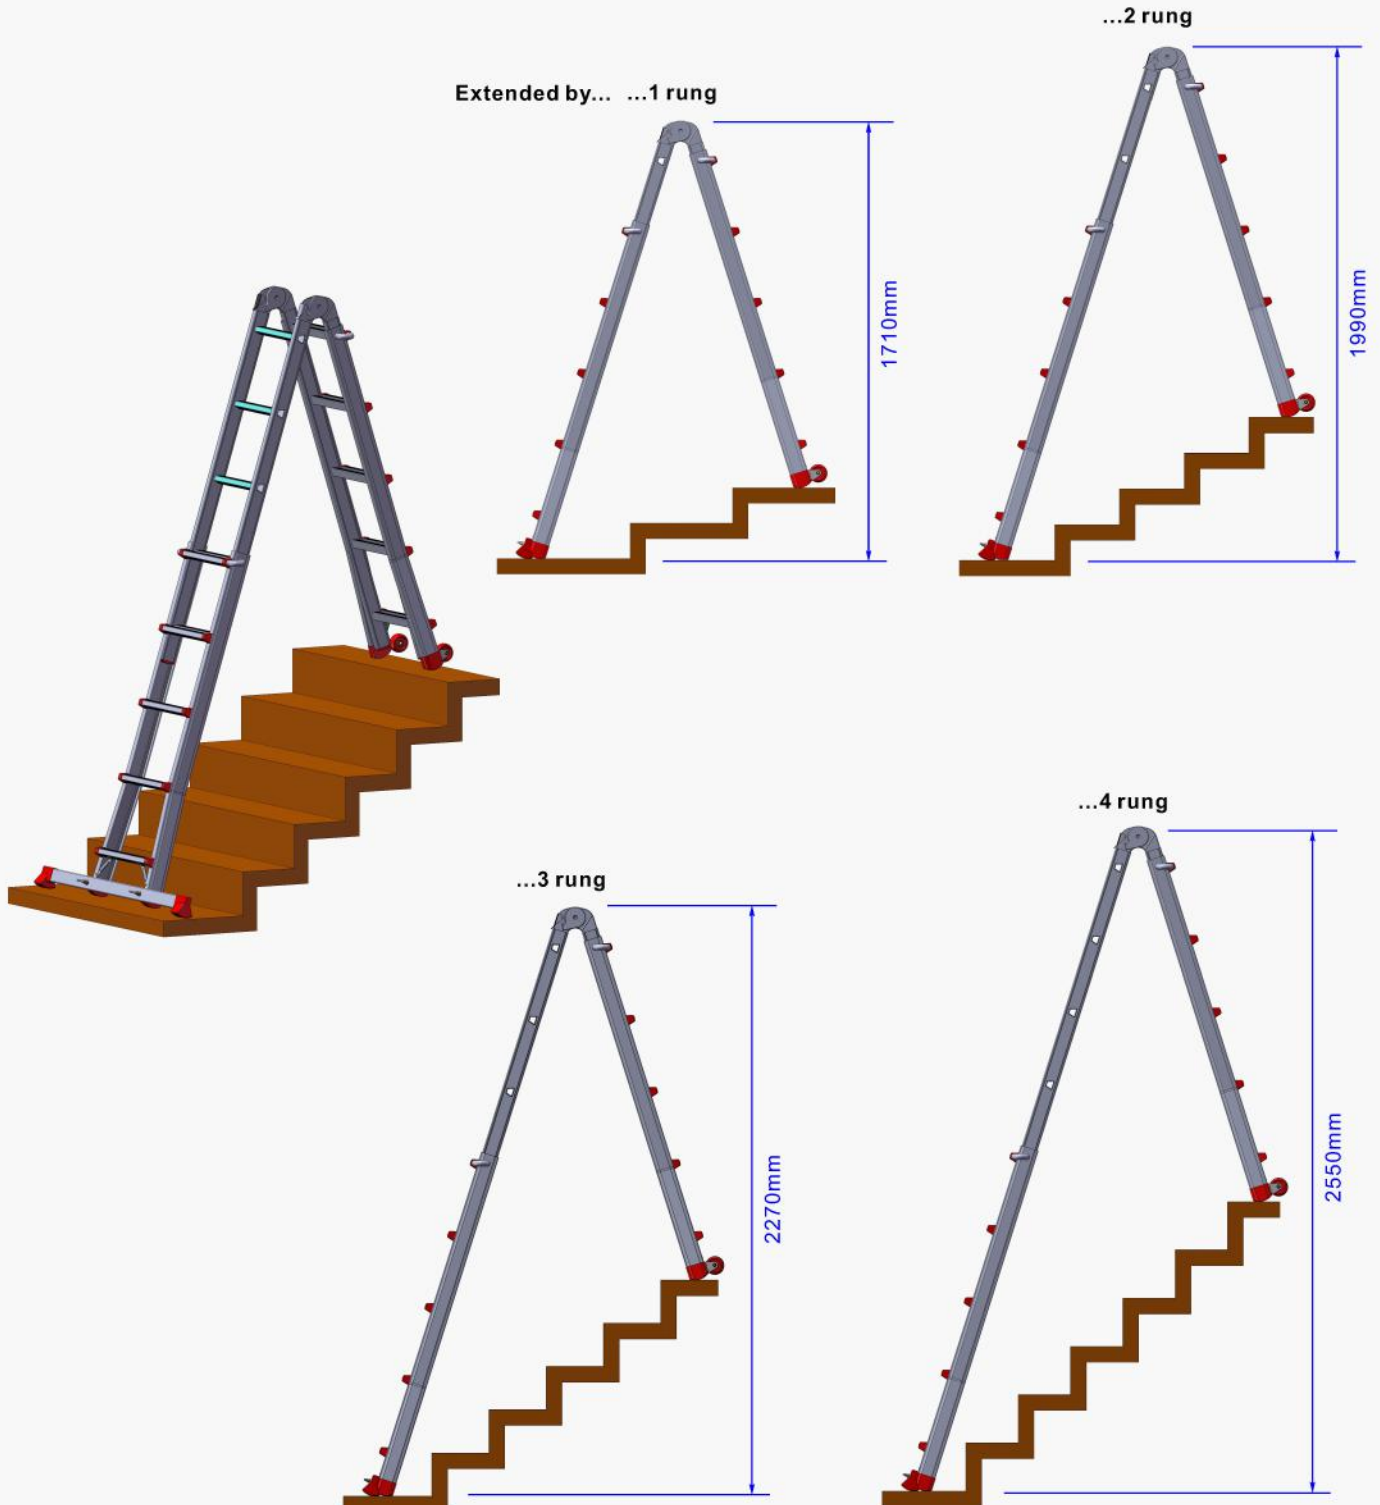

LOYAL

SAFE WORKING

®

Aluminium Scaffold Towers Ltd.

01353 778811

sales@aluminium-scaffoldtowers.co.uk

www.aluminium-scaffoldtowers.co.uk

Red Giant

Telescopic Multi Purpose Ladder

Product Ref : LYJL0405XB

Weight : 14.2kg