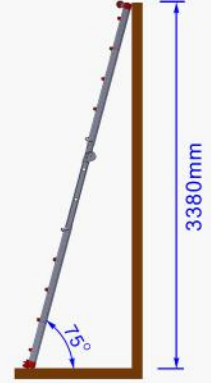

Product Ref : LYJL0405XB

Weight : 14.2kg

LOYAL

SAFE WORKING

Aluminium Scaffold Towers Ltd.

01353 778811

sales@aluminium-scaffoldtowers.co.uk

www.aluminium-scaffoldtowers.co.uk

Red Giant

Telescopic Multi Purpose Ladder

Product Ref : LYJL0405XB

Weight : 14.2kg

Unextended

Extended by... ...1 rung

...2 rung

...3 rung

...4 rung

...5 rung

...6 rung

...7 rung

...8 rung