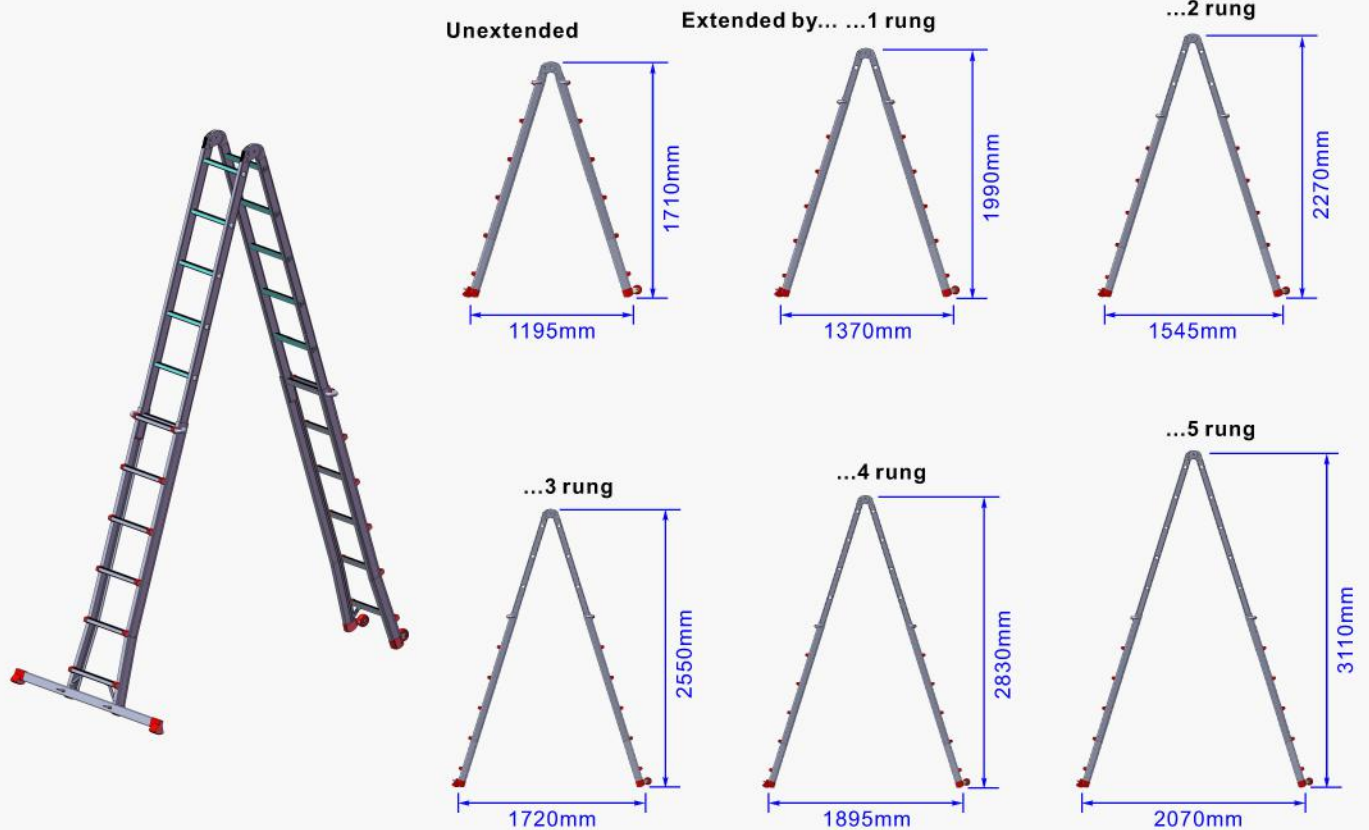

Weight : 16.2kg

LOYAL

SAFE WORKING

®

Aluminium Scaffold Towers Ltd.

01353 778811

sales@aluminium-scaffoldtowers.co.uk

www.aluminium-scaffoldtowers.co.uk

Red Giant

Telescopic Multi Purpose Ladder

Product Ref : LYJL0406XB

Weight : 16.2kg

Extended by... ..1 rung

...2 rung

...3 rung

...4 rung

Telescopic Multi Purpose Ladder

Product Ref : LYJL0406XB

Weight : 16.2kg