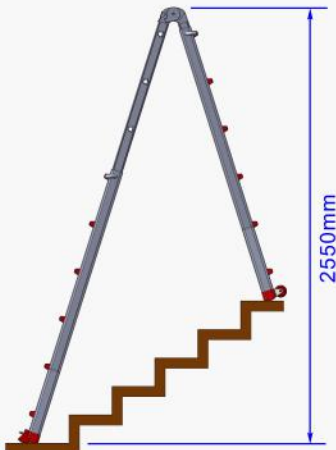

Red Giant

Telescopic Multi Purpose Ladder

Product Ref : LYJL0406XB

Weight : 16.2kg

Extended by... ..1 rung

...2 rung

...3 rung

...4 rung