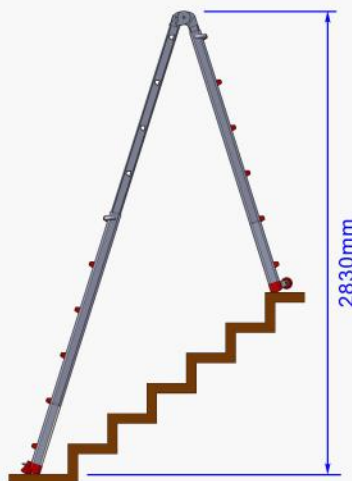

Red Giant

Telescopic Multi Purpose Ladder

Product Ref : LYJL0406XB

Weight : 16.2kg

Extended by... ..1 rung

...2 rung

...3 rung

...4 rung