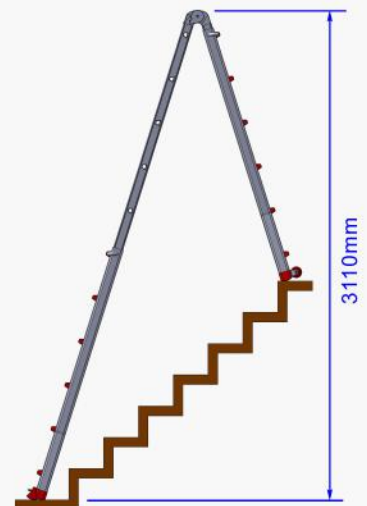

LOYAL

SAFE WORKING

®

Aluminium Scaffold Towers Ltd.

01353 778811

sales@aluminium-scaffoldtowers.co.uk

www.aluminium-scaffoldtowers.co.uk

Red Giant

Telescopic Multi Purpose Ladder

Product Ref : LYJL0406XB

Weight : 16.2kg

...5 rung