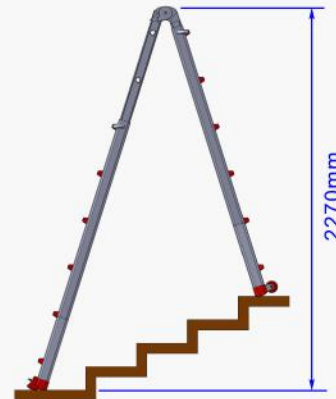

Red Giant

Telescopic Multi Purpose Ladder

Product Ref : LYJL0406XB

Weight : 16.2kg

Extended by... ..1 rung

...2 rung

...3 rung

...4 rung