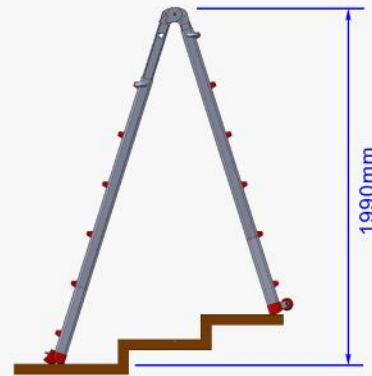

Red Giant

Telescopic Multi Purpose Ladder

Product Ref : LYJL0406XB

Weight : 16.2kg

Extended by... ..1 rung

...2 rung

...3 rung

...4 rung