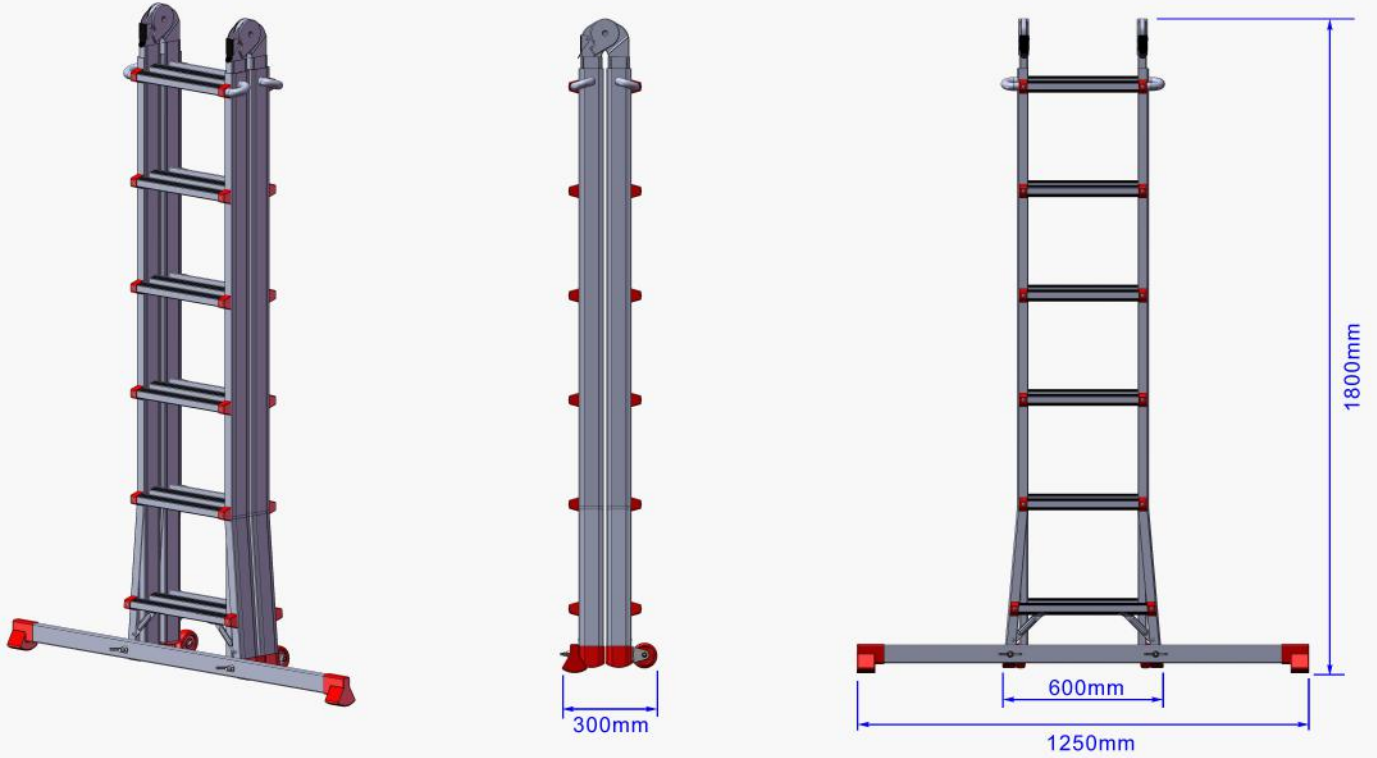

LOYAL
SAFE WORKING

Aluminium Scaffold Towers Ltd.

01353 778811

sales@aluminium-scaffoldtowers.co.uk

www.aluminium-scaffoldtowers.co.uk

Red Giant

Telescopic Multi Purpose Ladder

Product Ref : LYJL0406XB

Weight : 16.2kg

LOYAL

SAFE WORKING

®

Aluminium Scaffold Towers Ltd.

01353 778811

sales@aluminium-scaffoldtowers.co.uk

www.aluminium-scaffoldtowers.co.uk

Red Giant

Telescopic Multi Purpose Ladder

Product Ref : LYJL0406XB

Weight : 16.2kg

Extended by... ..1 rung

...2 rung

...3 rung

...4 rung

Telescopic Multi Purpose Ladder

Product Ref : LYJL0406XB

Weight : 16.2kg